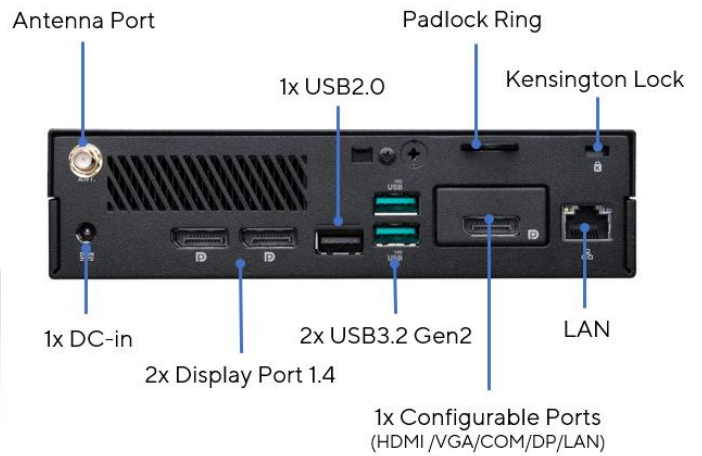

ASUS ExpertCenter PB63 series

Overview: