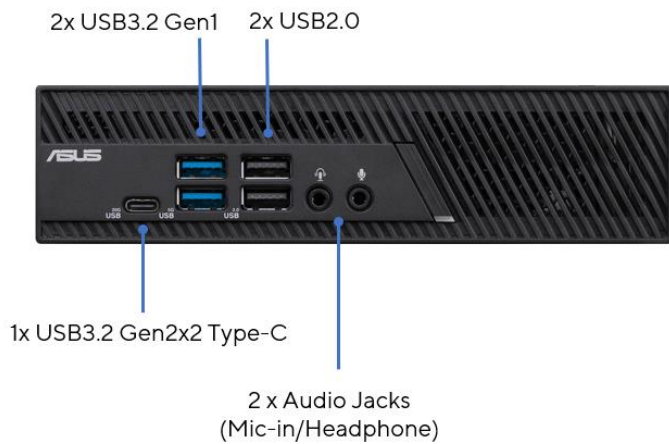

ASUS ExpertCenter PB63 series

Overview: