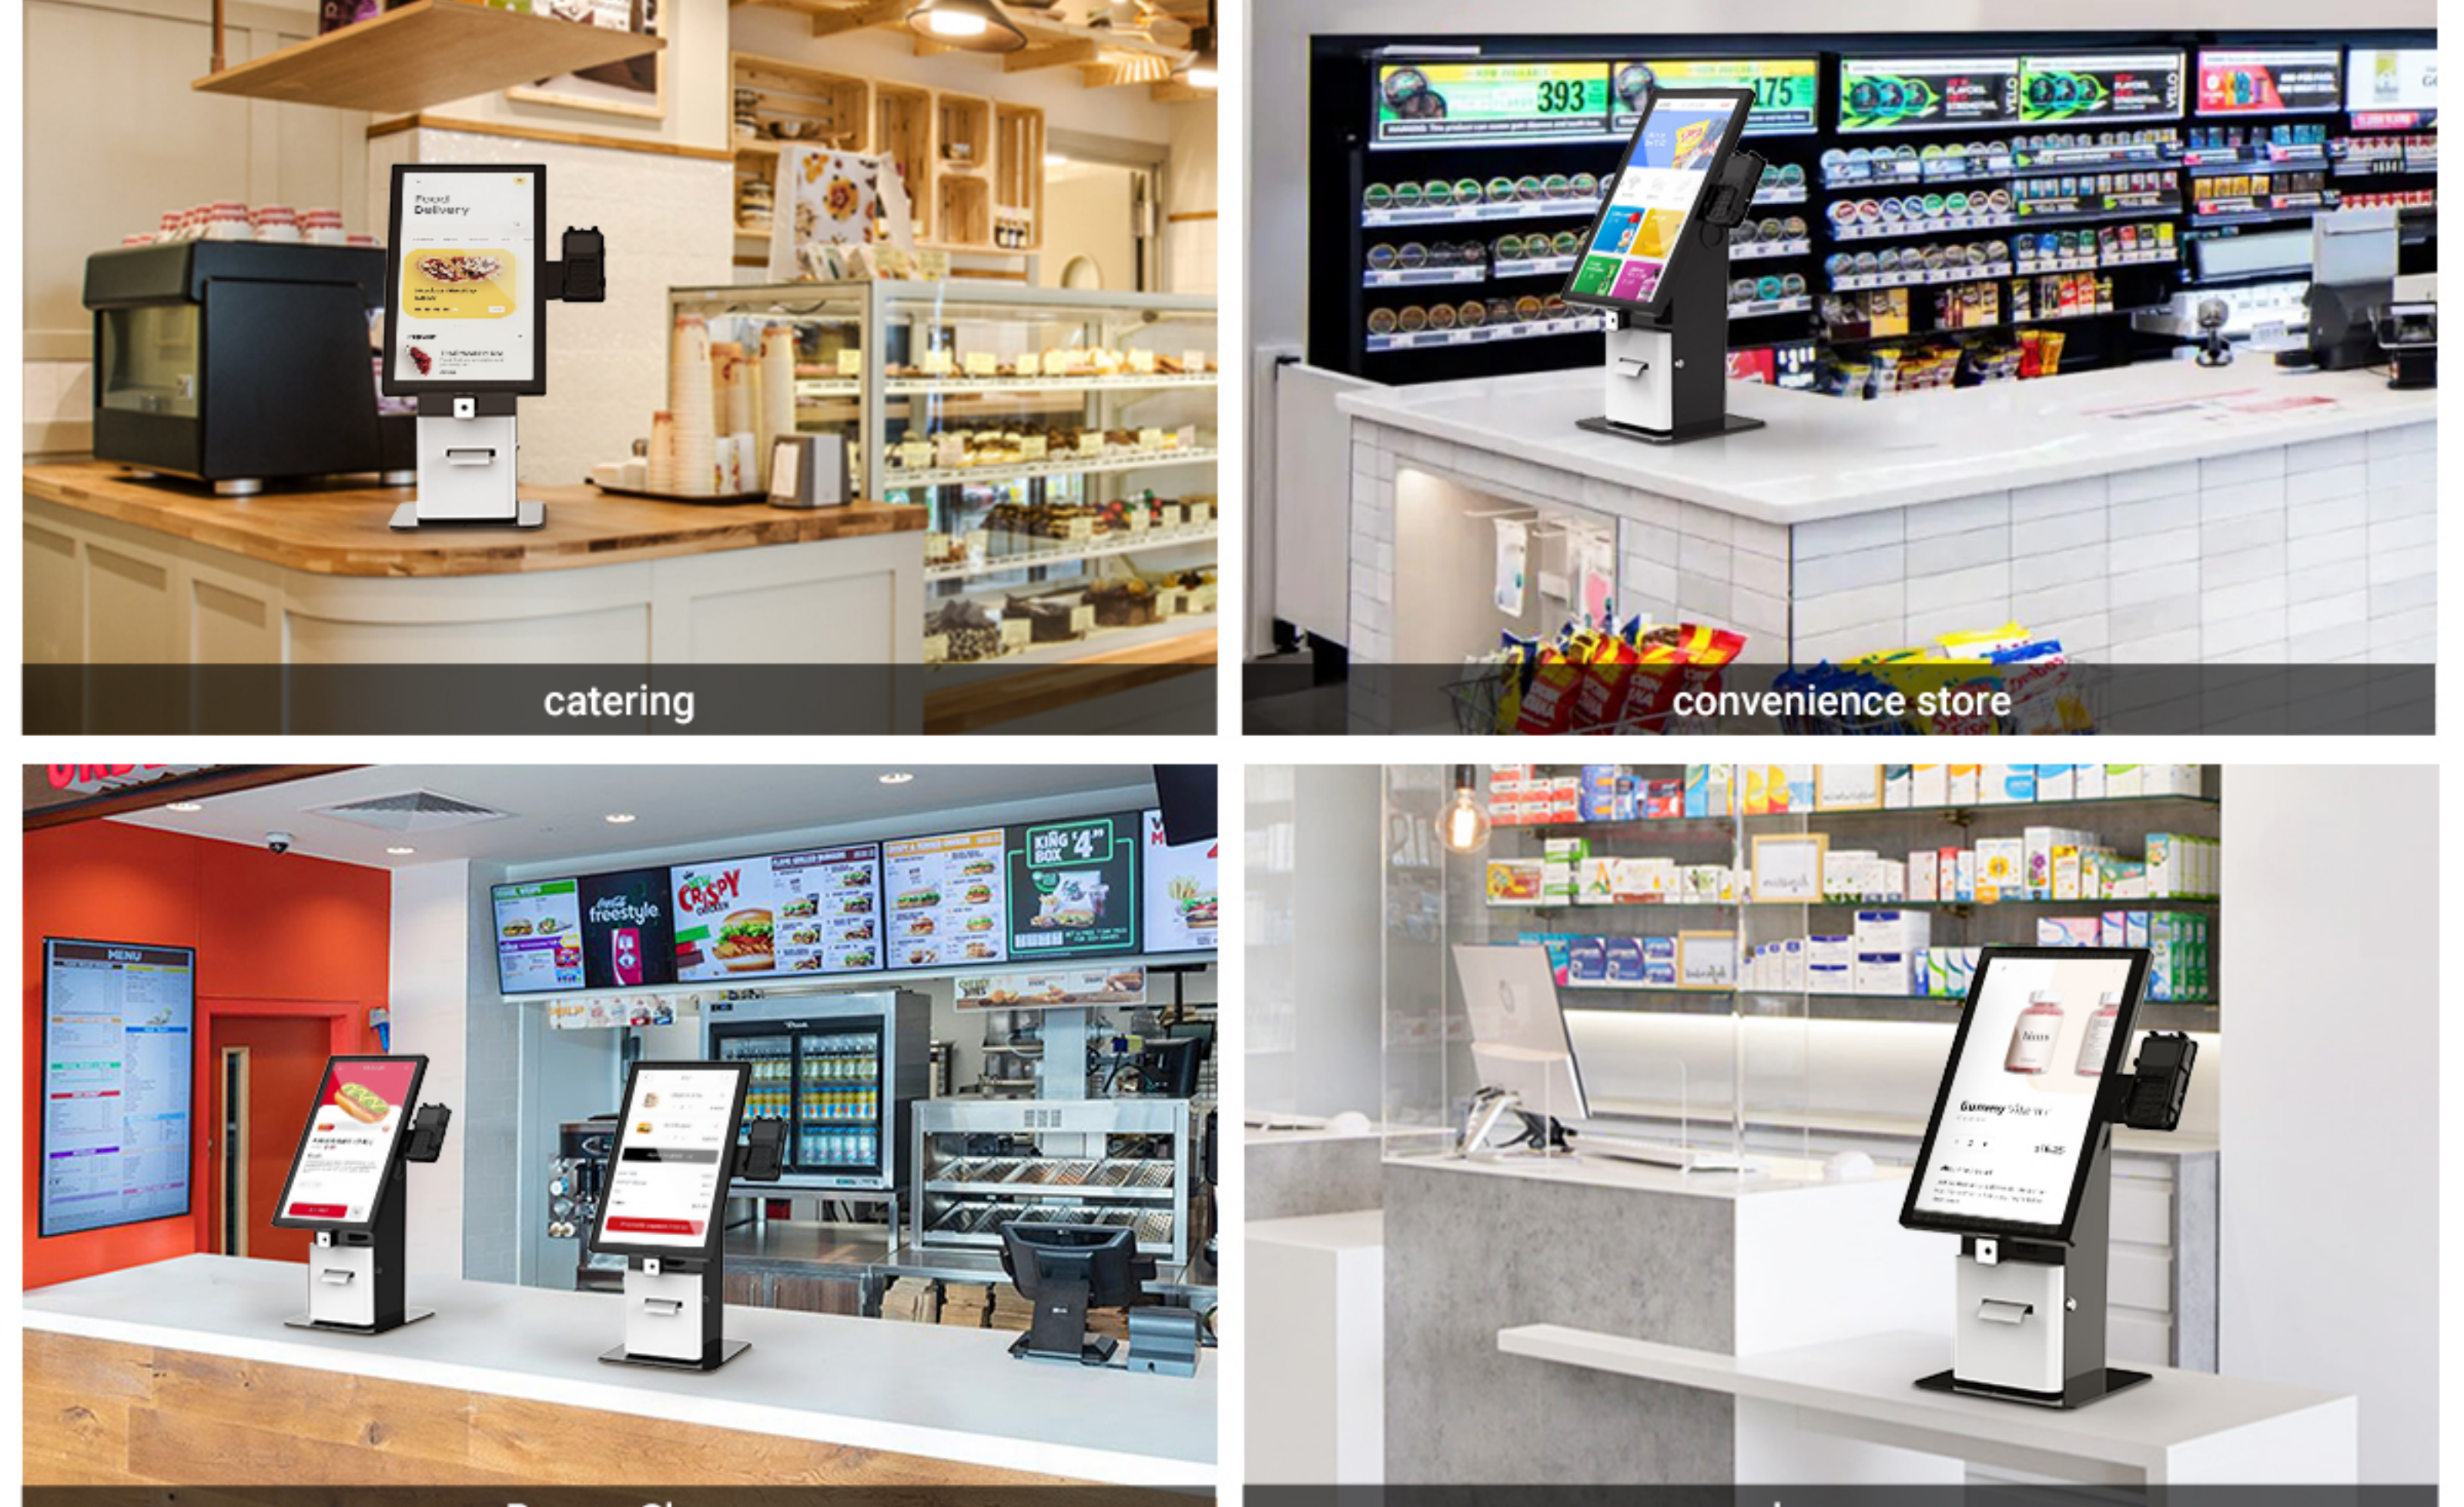

APPLICATIONS