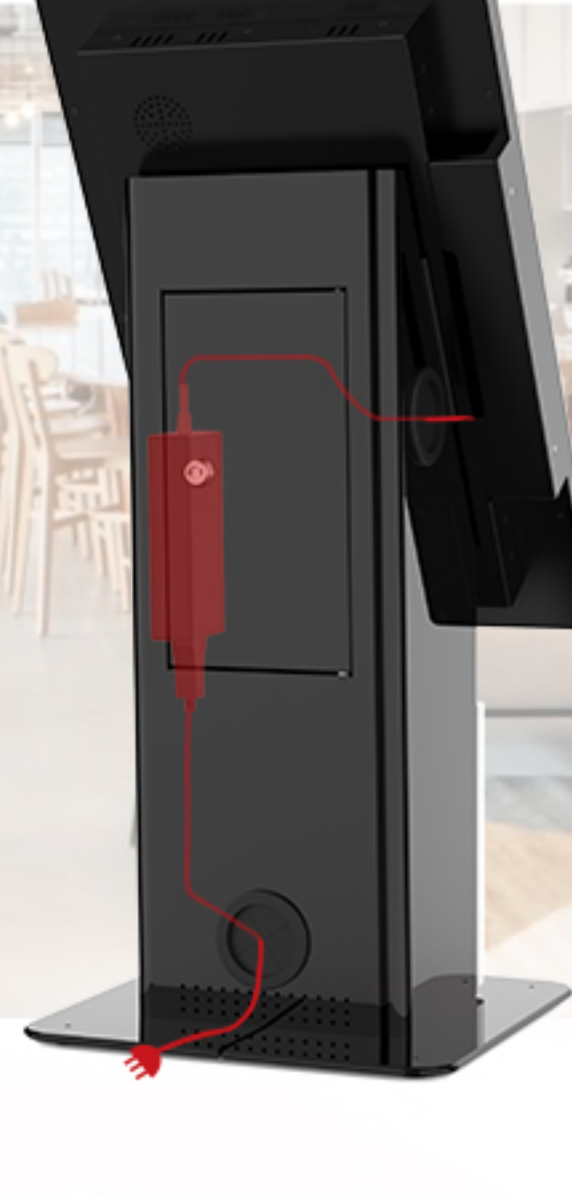

21.5-INCH SELF-ORDERING KIOSK

KH-2110C

- 21.5 inch PCAP touchscreen
- Built-in 80mm thermal printer
- Option: Scanner, Card reader holder

FEATURES

Suitable for Various Restaurants

Desktop Self-ordering kiosk, compact design saves space, suitable for all dining establishments like fast food restaurants, restaurants, cafes, beverage shops, etc. Multiple kiosks can be deployed at once to allow customers to self-order, improving order efficiency and operational efficiency of the store.

The full metal body is sturdy and durable, the touchscreen operation is smooth, with a built-in ticket printer for seamless ticket printing. Optional card reader holder, scanner etc. to support card payment, QR code payment. Provides customers with a stable and reliable self-ordering experience.

High-frequency Printing Without Worries Copy

Built-in 80mm ticket printer, high speed, silent printing; can hold paper rolls up to 80mm in diameter, smooth paper feeding, auto paper cutting, stable performance, easily handles high frequency printing at dining establishments. Key lock, side opening door, convenient and quick paper change.

More Details

30° Tilt
30° screen tilt, ergonomic design, comfortable operation.

Internal Cable Routing
Internal space can hide power adapter and cables, taking into account business application's safety and tidiness.