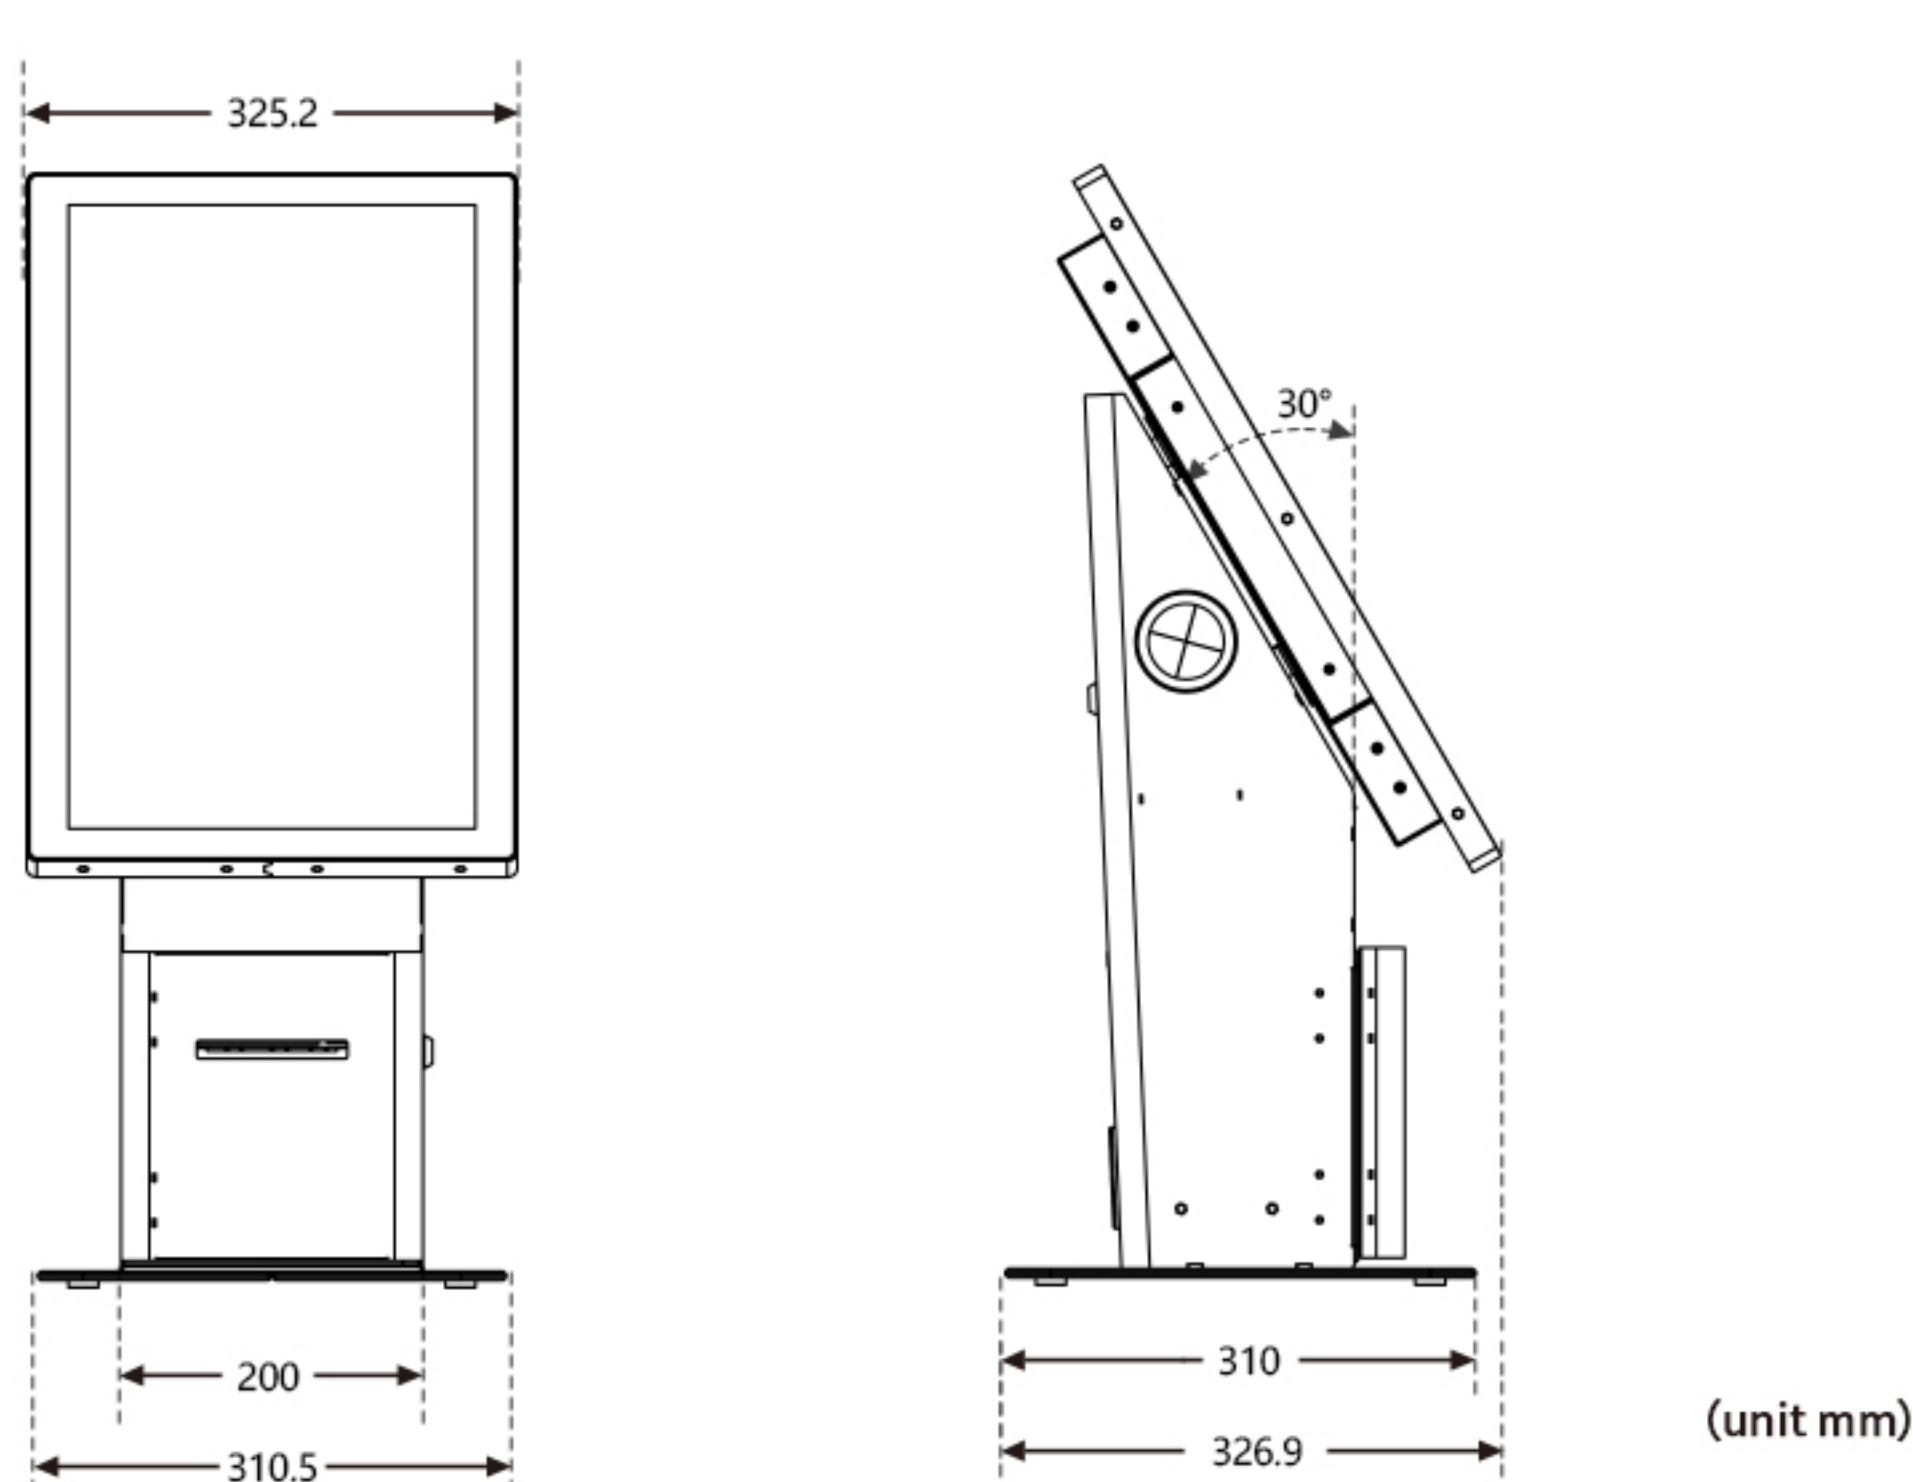

More Details

30° Tilt
30° screen tilt, ergonomic design, comfortable operation.

Internal Cable Routing
Internal space can hide power adapter and cables, taking into account business application's safety and tidiness.

APPLICATIONS

SPECIFICATIONS

OS Support			
Operating System	WIN 10 (trial version)	Android 11	
CPU	Intel Celeron J6412 Quad-core 2G	RK3568 Cortex-A55 Quad-core, 2.0 GHz	
System Memory	4G/8G	2G/4G	
Disk	128G/256G(SSD)	16G/32G	
Interface			
Speaker	5W*2	5W*2	
Interface	USB*4/RJ45*1	USB*2/RJ45*1	
Network	Ethernet/WIFI	Ethernet/WIFI	
Touch Screen			
Type	PCAP 10 points	Response Time	10ms
LCD			
Type	TFT-LCD	Contrast Ratio	1000:1
Screen Size	21.5"	Response Time	14ms
Max Resolution	1920 x 1080	Viewing Angle	178° V178°
Aspect Ratio	16:9	Display Colors	16.7M
Brightness	250cd/m ²	Refresh Rate	60Hz
Panel Life	30000 hours		
Built-in Devices			
Printer	80mm thermal printer with auto cutter	Card reader holder	Optional
Power			
Voltage	100-240VAC, 50/60HZ	Power Consumption	<35W
Enclosure			
Material	SPCC	Surface	Powder coating
Overall Size (mm)	310.5x310x588.9 (stand) 325x56.5x527.5 (screen)	Net Weight	12.2kg (stand) 8kg (screen)
Package (mm)	660x270x285 (Countertop stand) 650x190x450 (21.5" monitor)	Gross Weight	15kg (stand) 11kg (screen)
Application			
Working Temperature	0-40℃	Storage Temperature	-20-60℃
Working Humidity	20%-80%	Storage Humidity	10%-90%
Application	Indoor		