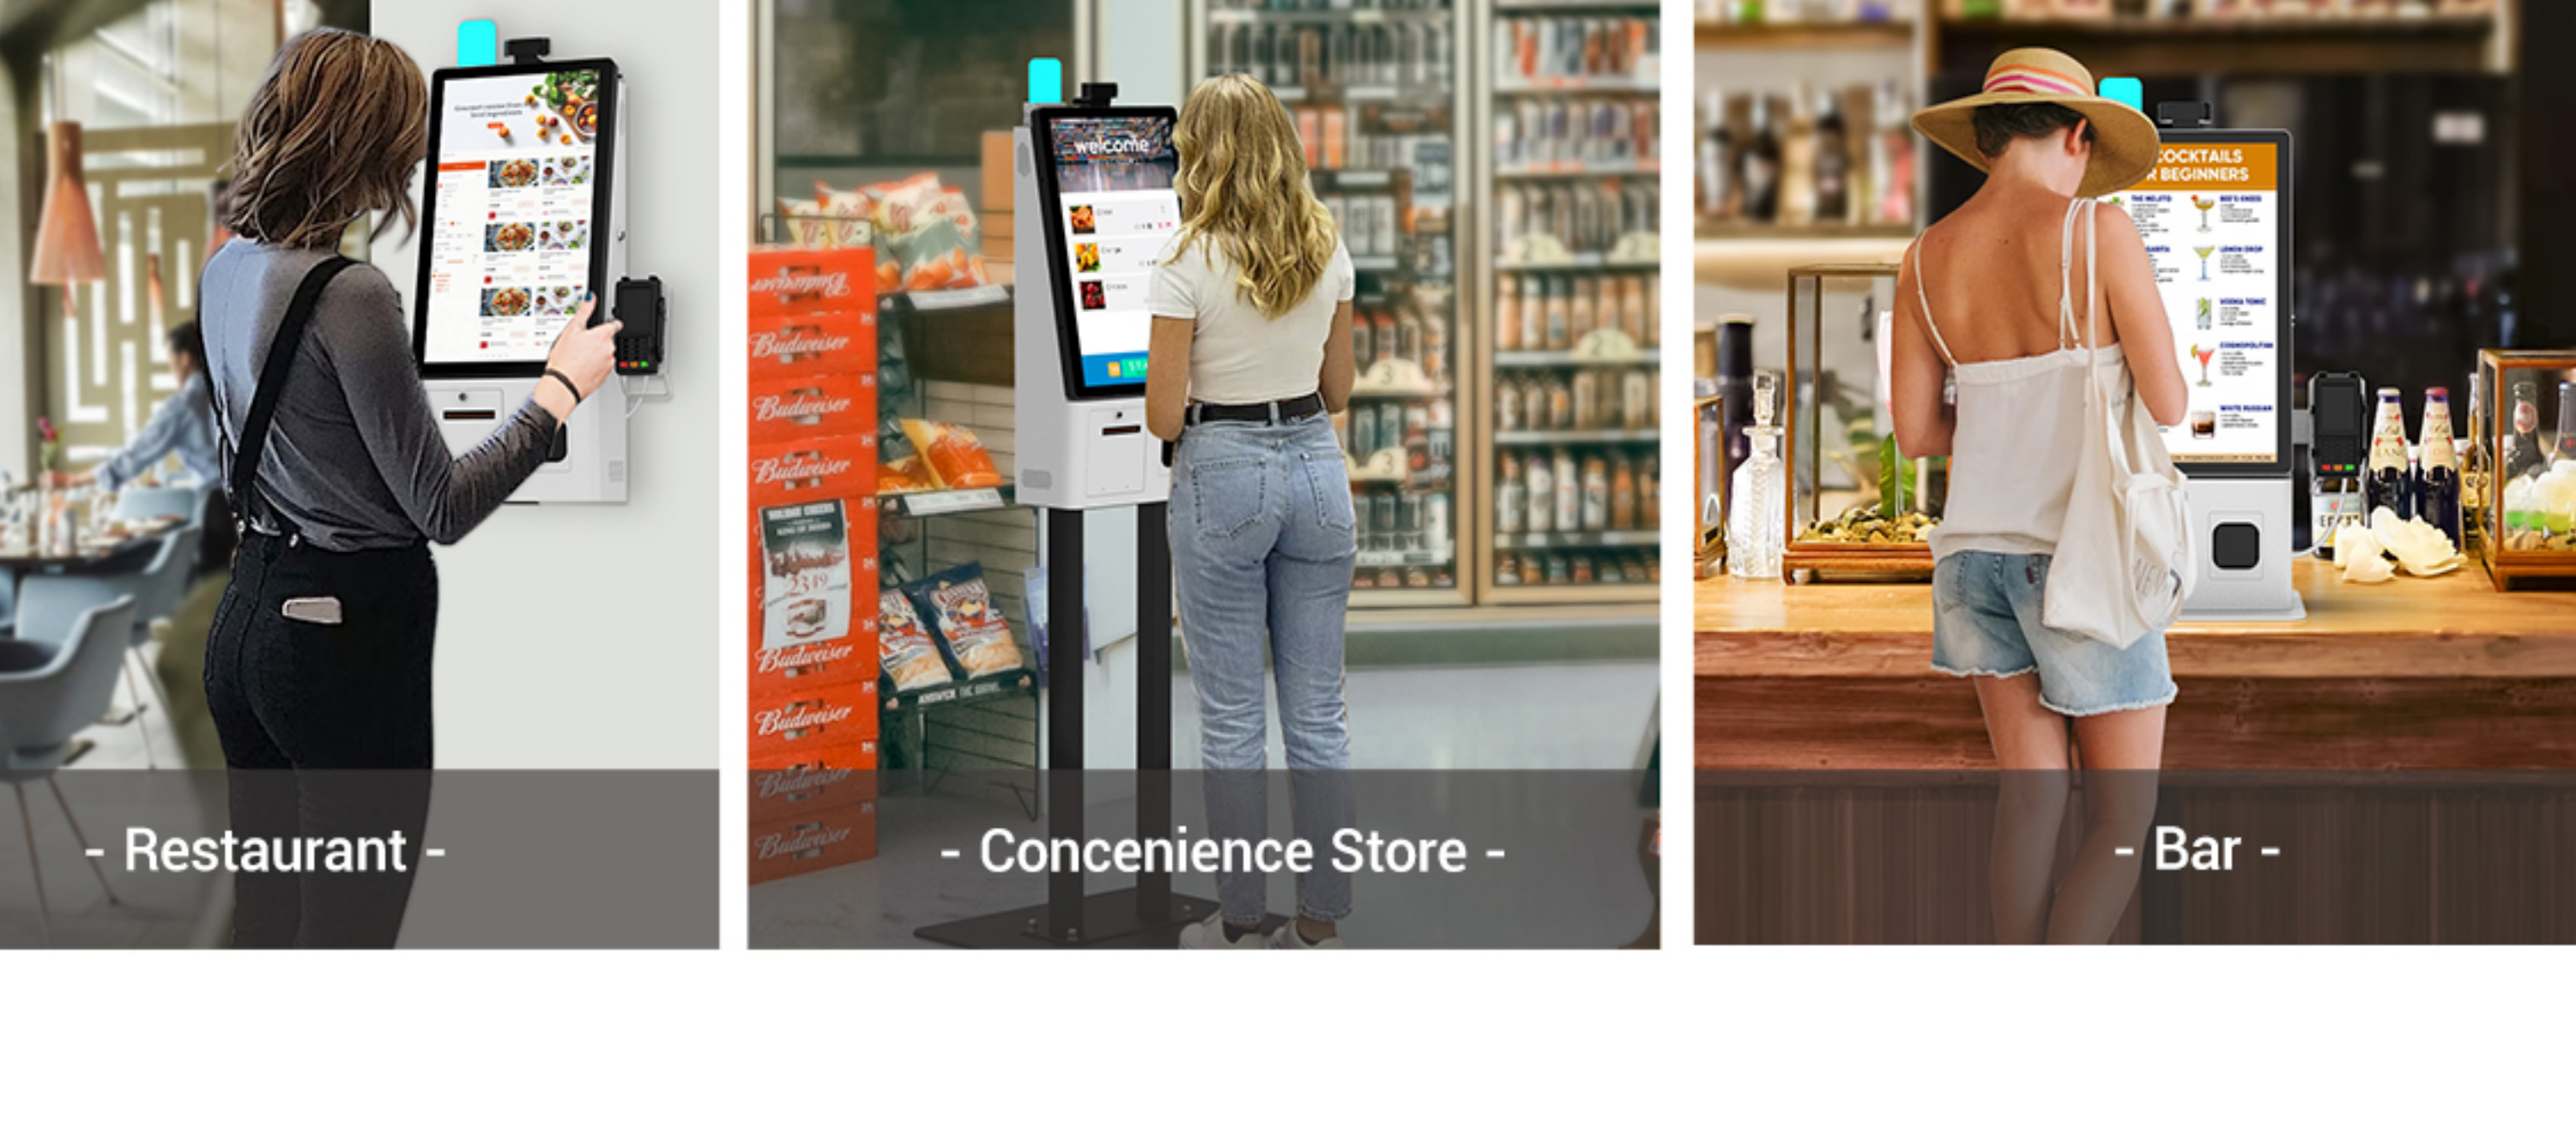

APPLICATION