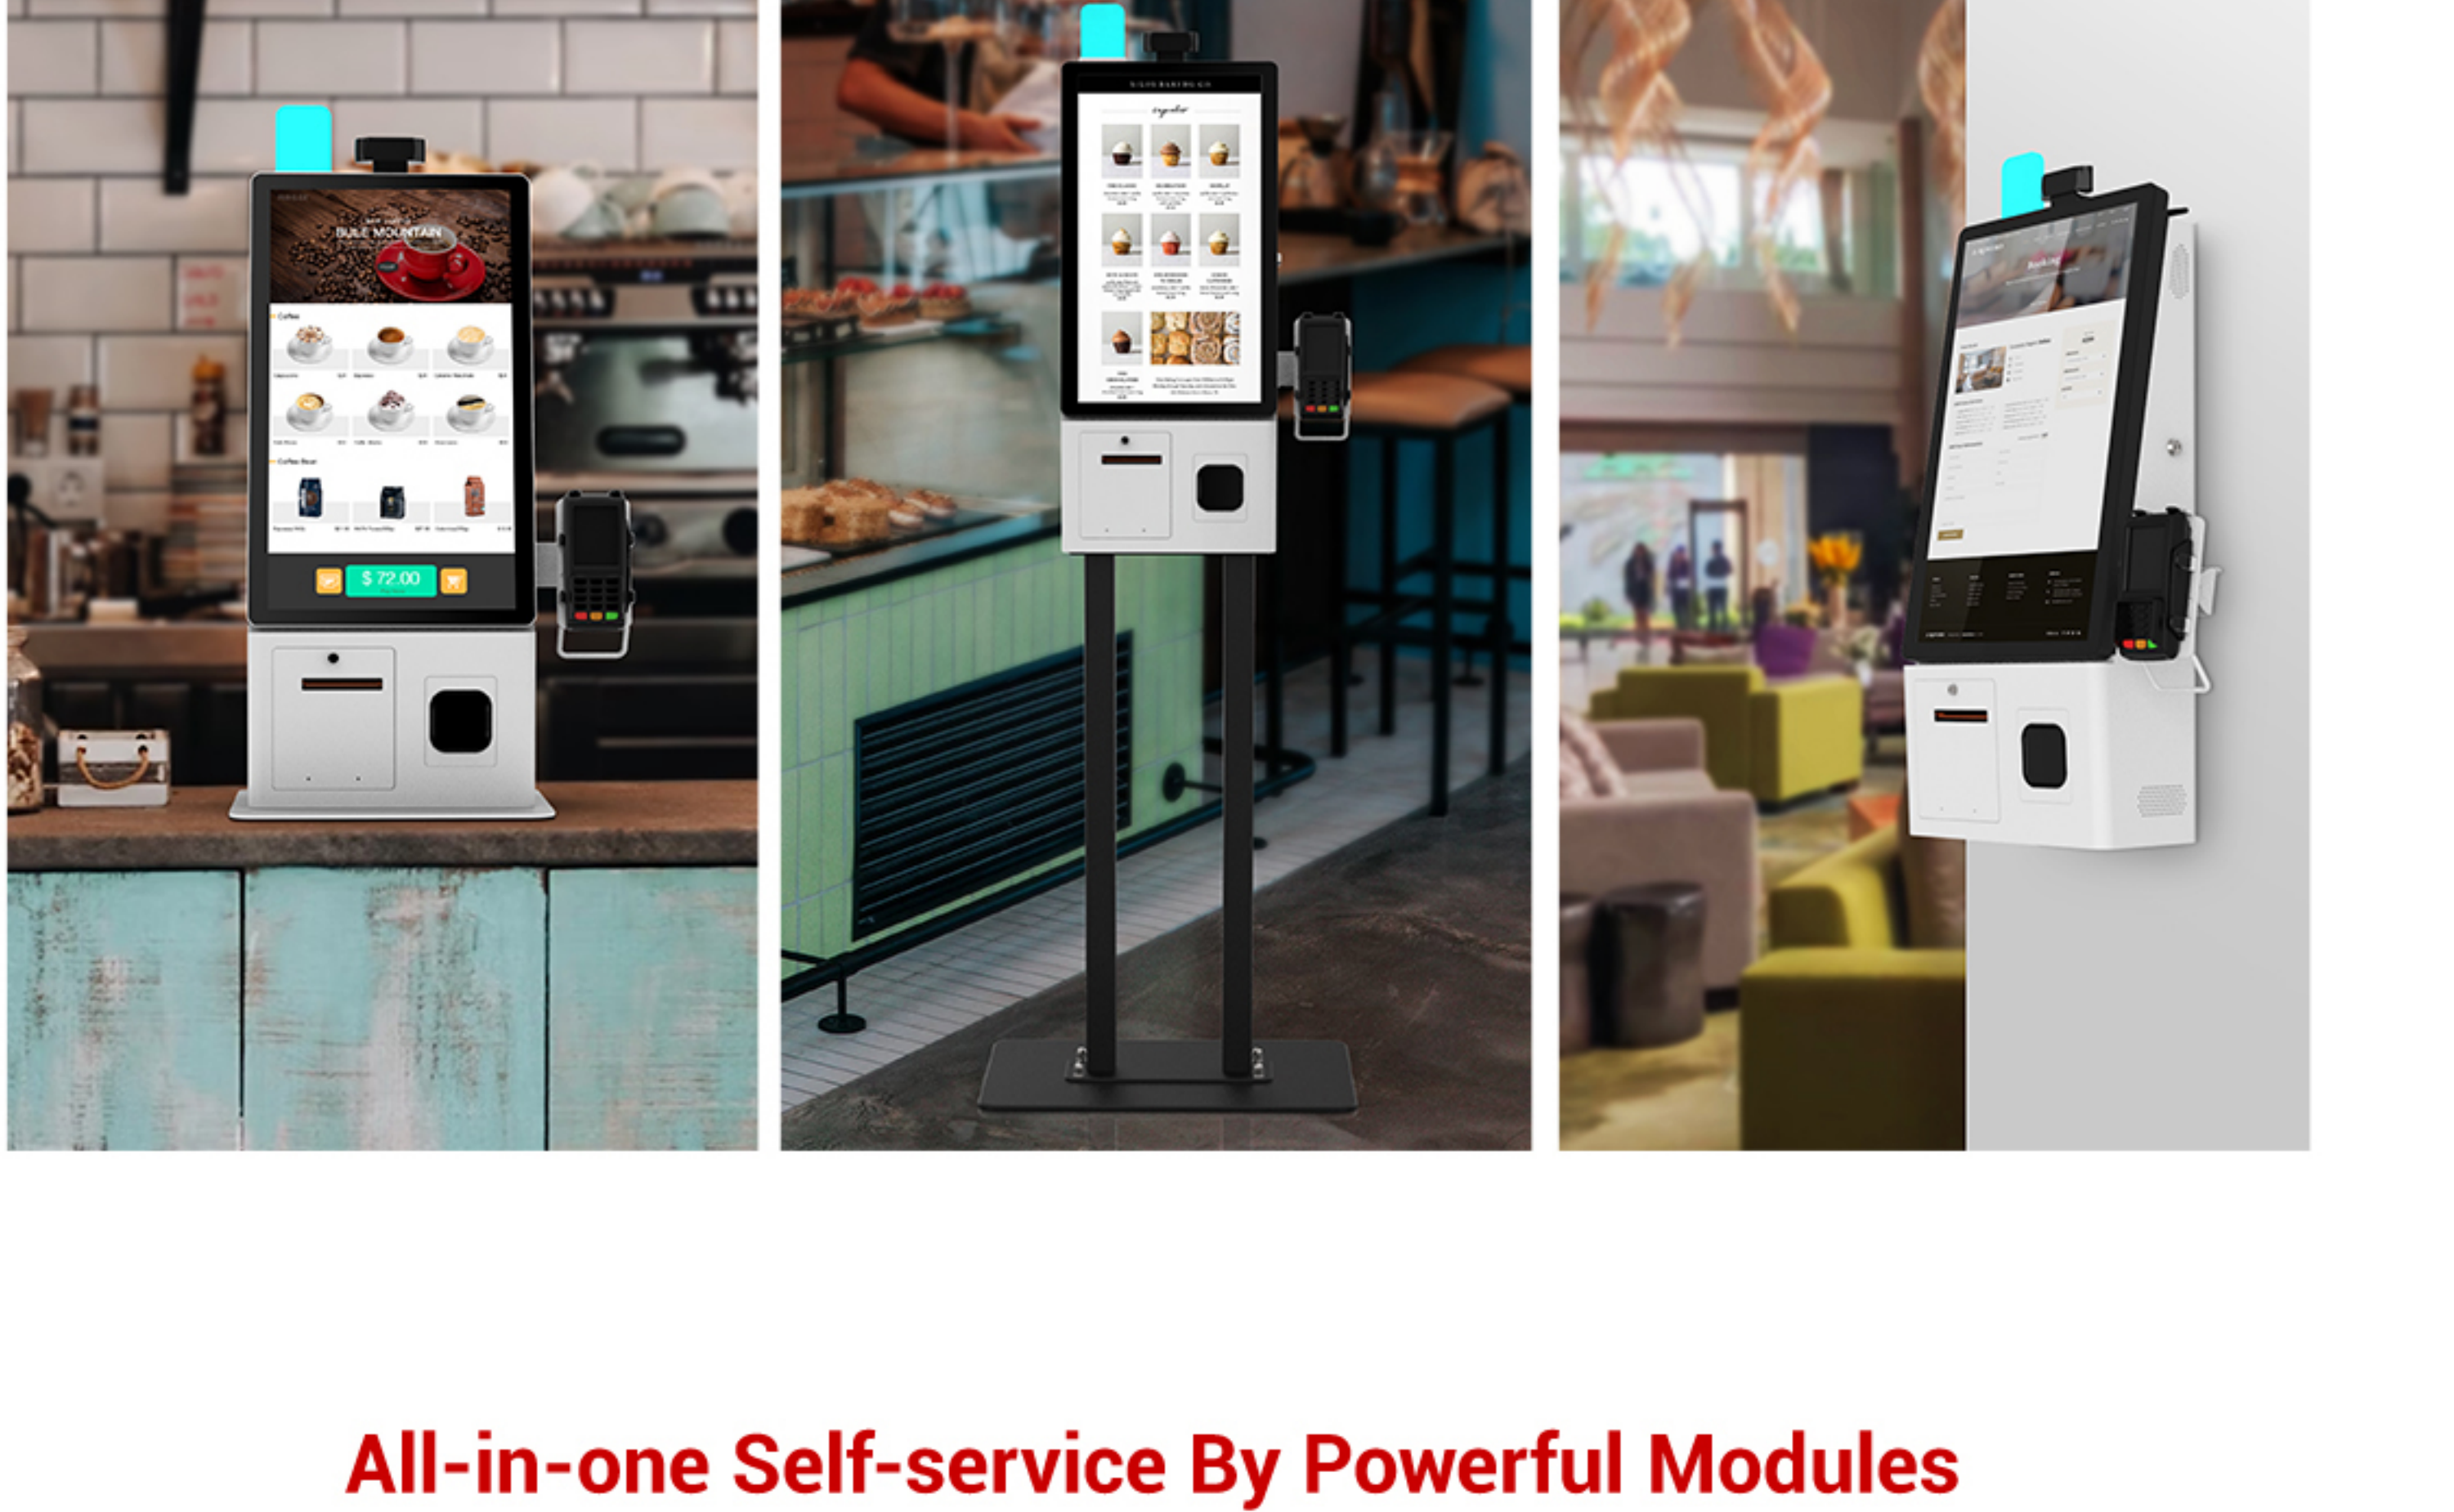

Compact But Smart

Compact and exquisite in appearance, efficient in saving space. Available in three styles: desktop, floor-standing, and wall-mounted, catering to diverse needs in various merchant scenarios. Easy and convenient installation, operation, and maintenance.