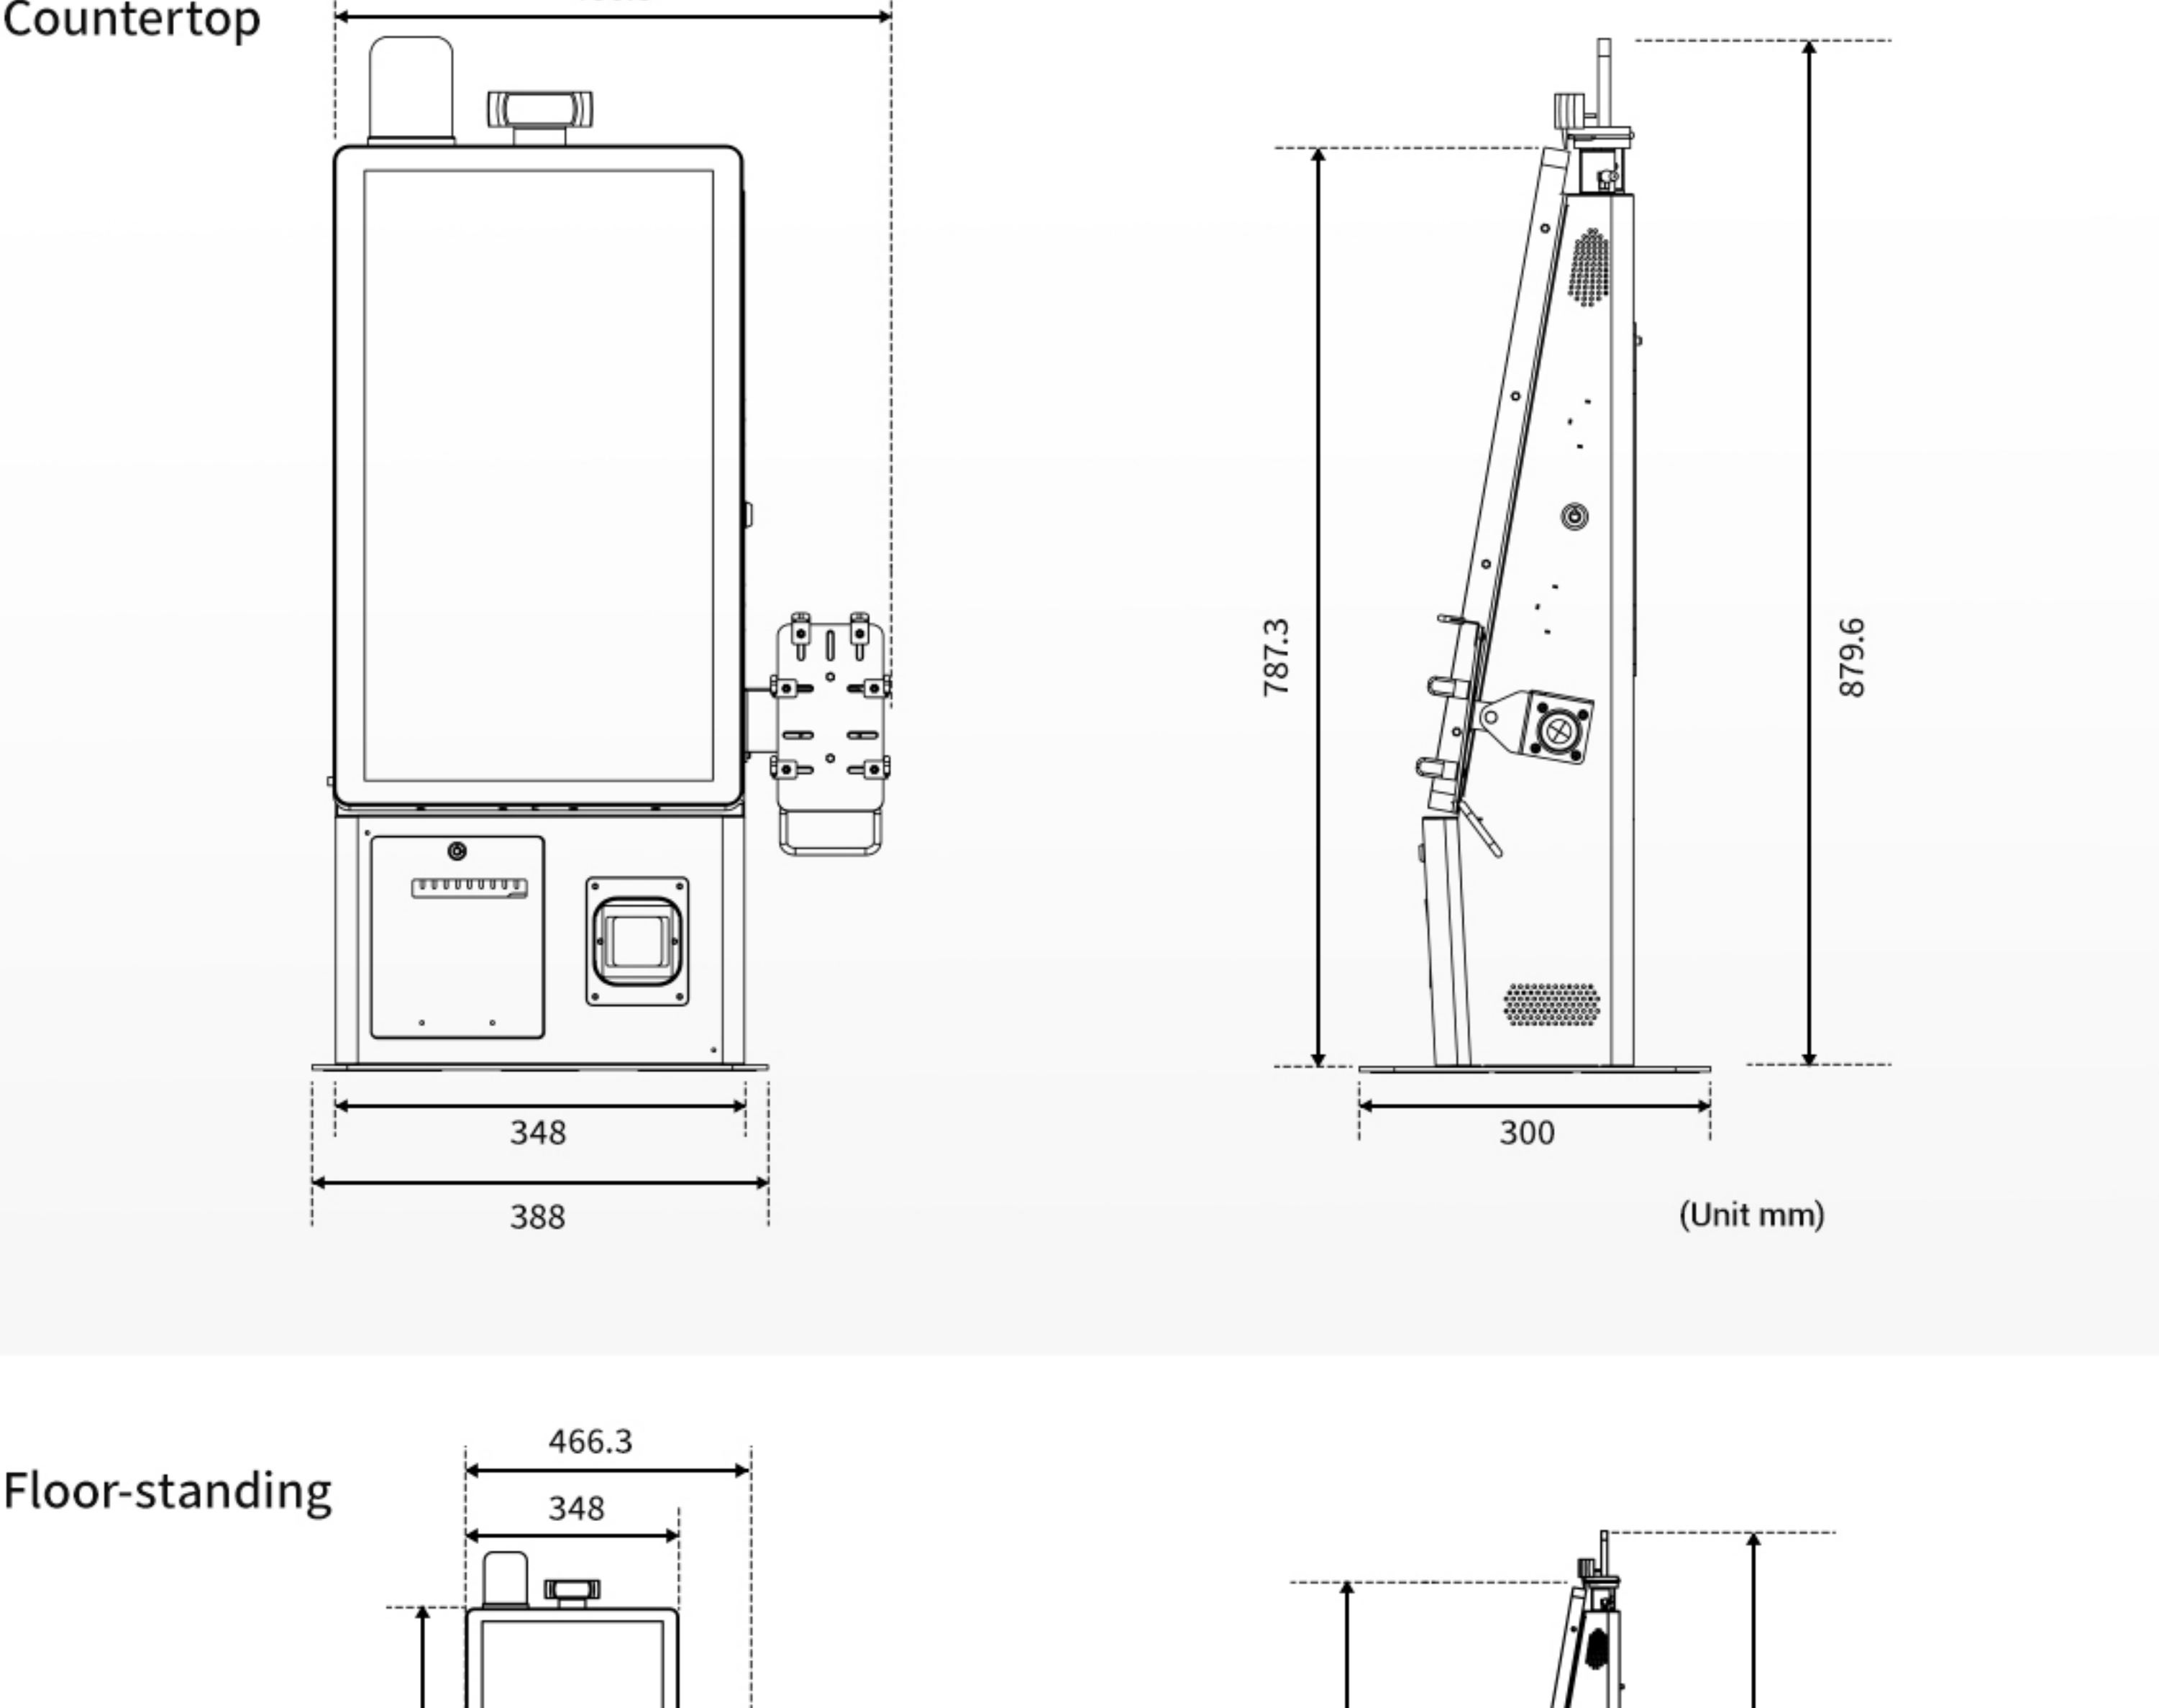

SPECIFICATIONS

OS Support			
OperatingSystem	WIN10 (trial version)	Android 11	
CPU	Intel Celeron J6412 Quad-core 2.0GHz	RK3568 Cortex-A55 quad-core 2.0GHz	
System Memory	4G/8G	2G/4G	
Disk	128G/256G(SSD)	16G/32G	
Interface			
Speaker	5W*2	5W*2	
Interface	USB*4 / RJ45*1	USB*2 / RJ45*1	
Network	Ethernet/WIFI	Ethernet/WIFI	
Touch Screen			
Type	PCAP10 points	Response Time	10ms
LCD			
Type	TFT-LCD	Contrast Ratio	1000:1
Screen Size	24 inch	Response Time	14ms
Max Resolution	1920 x 1080	Viewing Angle	H178° V178°
Aspect Ratio	16 : 9	Display Colors	16.7M
Brightness	250 cd/m²	Refresh Rate	60Hz
Panel Life	30000 hours		
Devices			
Printer	Thermal printer with cutter, paper roll 80mm * 80mm	Scanner	standard setup
Card Reader Holder	standard setup(holder width 52-92mm)	Camera	Option, 200W
Indicator Light	standard setup		
Power			
Voltage	100-240VAC,50/60Hz	Power Consumption	<100W
Enclosure			
Material	SPCC	Surface	Powder coating
Color	Pictured	Net Weight	27kg (countertop) 55kg (Floor-standing)
Overall Size	466.3*879.6*300mm (countertop) 620*1771.6*480mm (Floor-standing)	GrossWeight	30.5kg (countertop) 62kg (Floor-standing)
Package	1015*280*440mm (countertop) 980*540*480mm (Floor-standing)		
Application			
Working Temperature	0~40	Storage Temperature	-20~60°C
Working Humidity	20%~80%	Storage Humidity	10%~90%
Application	Indoor